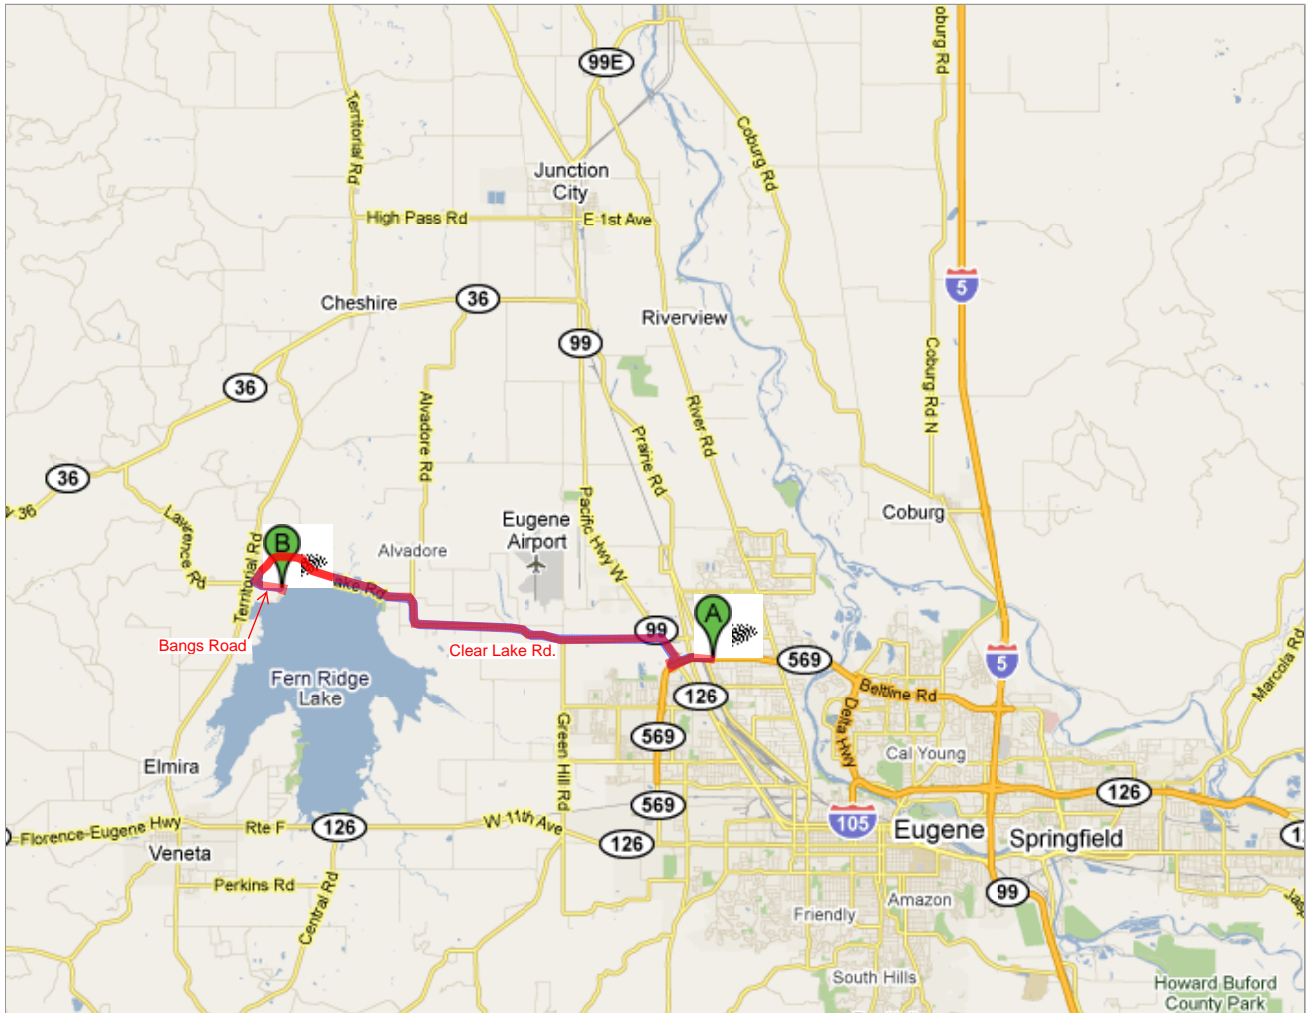

# Directions to Tri-Pass Ski Club

26116 Bangs Road  
Junction city, OR

Butch's Cell # 541-729-2664

1. Head West on Beltline Rd. (OR-569 W)
2. Take Exit 6 toward Airport, Junction City
3. Turn Left at Hwy 99 N (signs for Airport, Junction City, Corvallis)
4. Head North for 1.4 miles - Turn left at Clear Lake Road
5. Head West 10.2 miles - Turn left at Bangs Road
6. Head East on Bangs Road to end of road - Tri-Pass Ski Club Gate on right  
(Do NOT go into Yacht Club!)